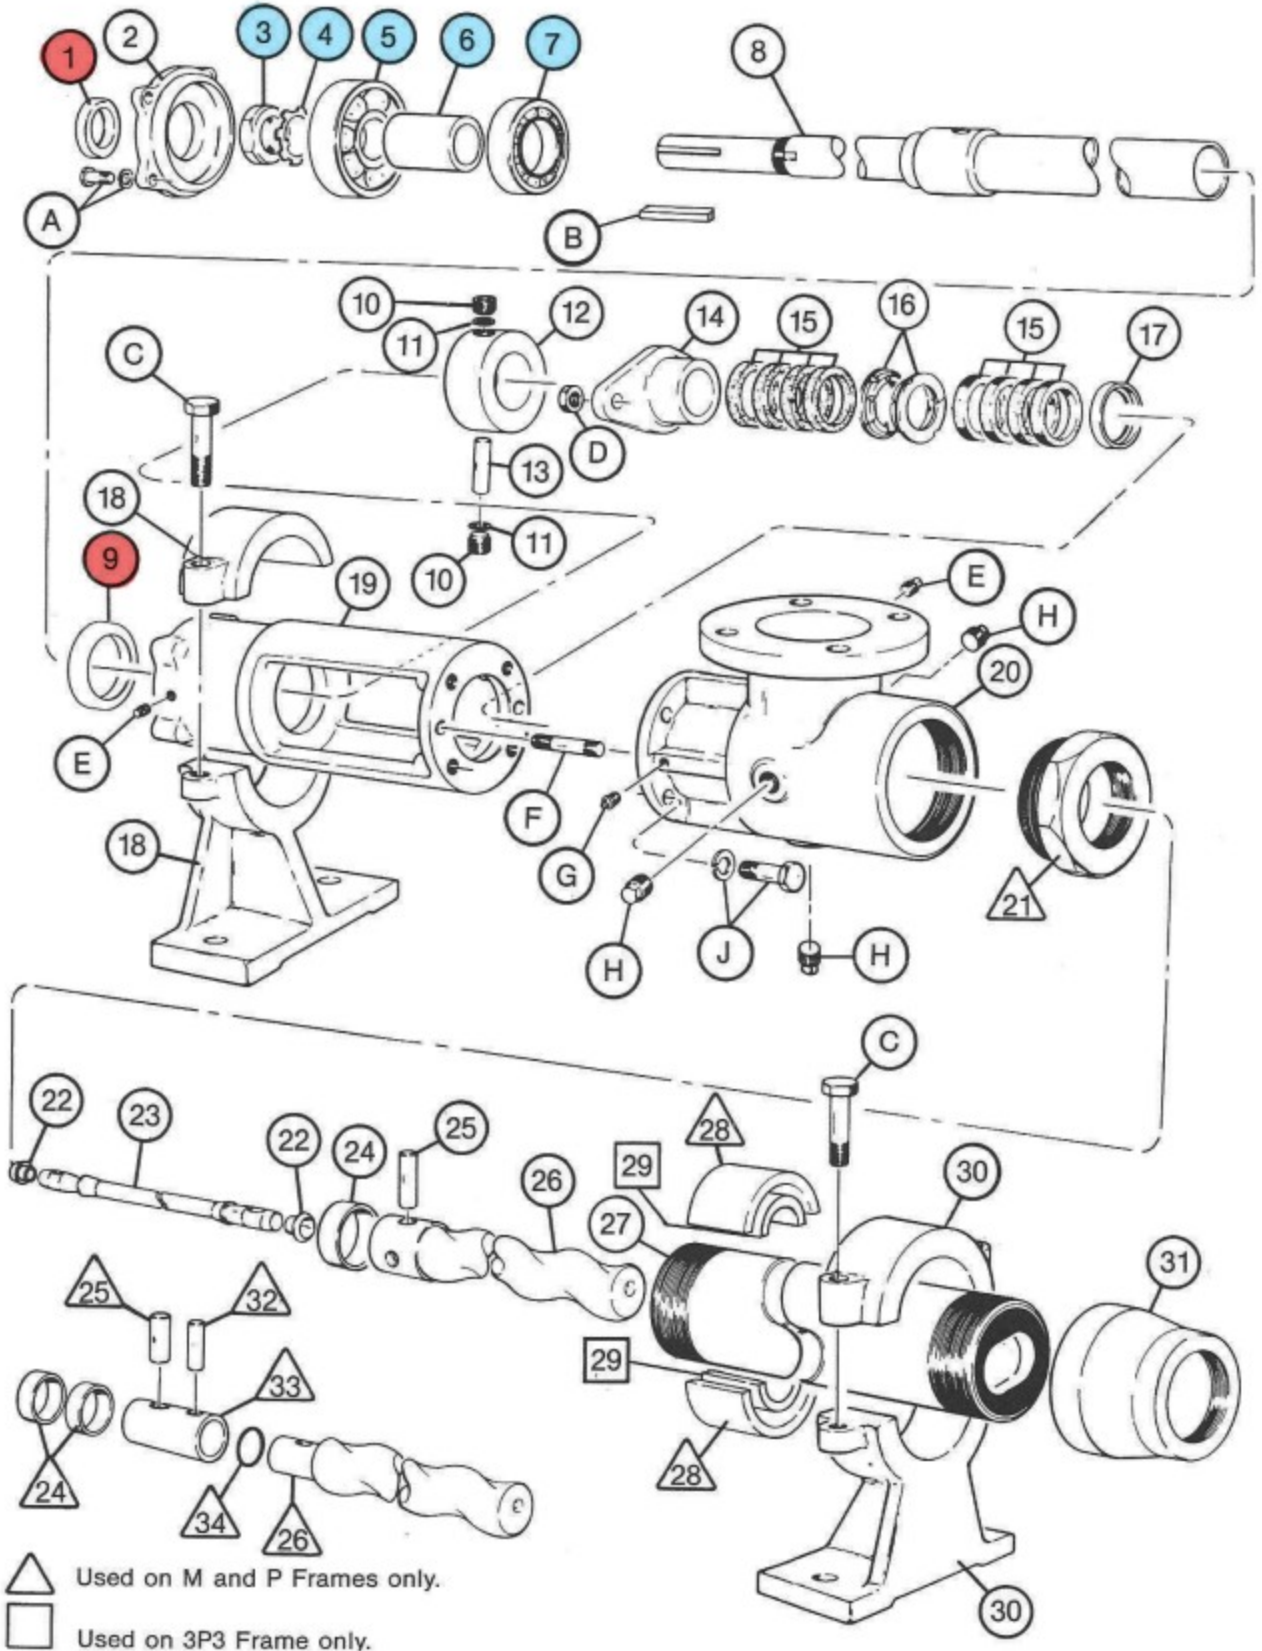

Bearing and Seal kit includes everything highlighted

The Grease Seals highlighted in RED vary for LL6 pumps depending on manufacturer of pump

N.D.S Drilling Supply
 26041 Newton Circle
 Elko, MN 55020
 Phone # 800-637-1940
 Fax # 952-461-3403

△ Used on M and P Frames only.
 □ Used on 3P3 Frame only.