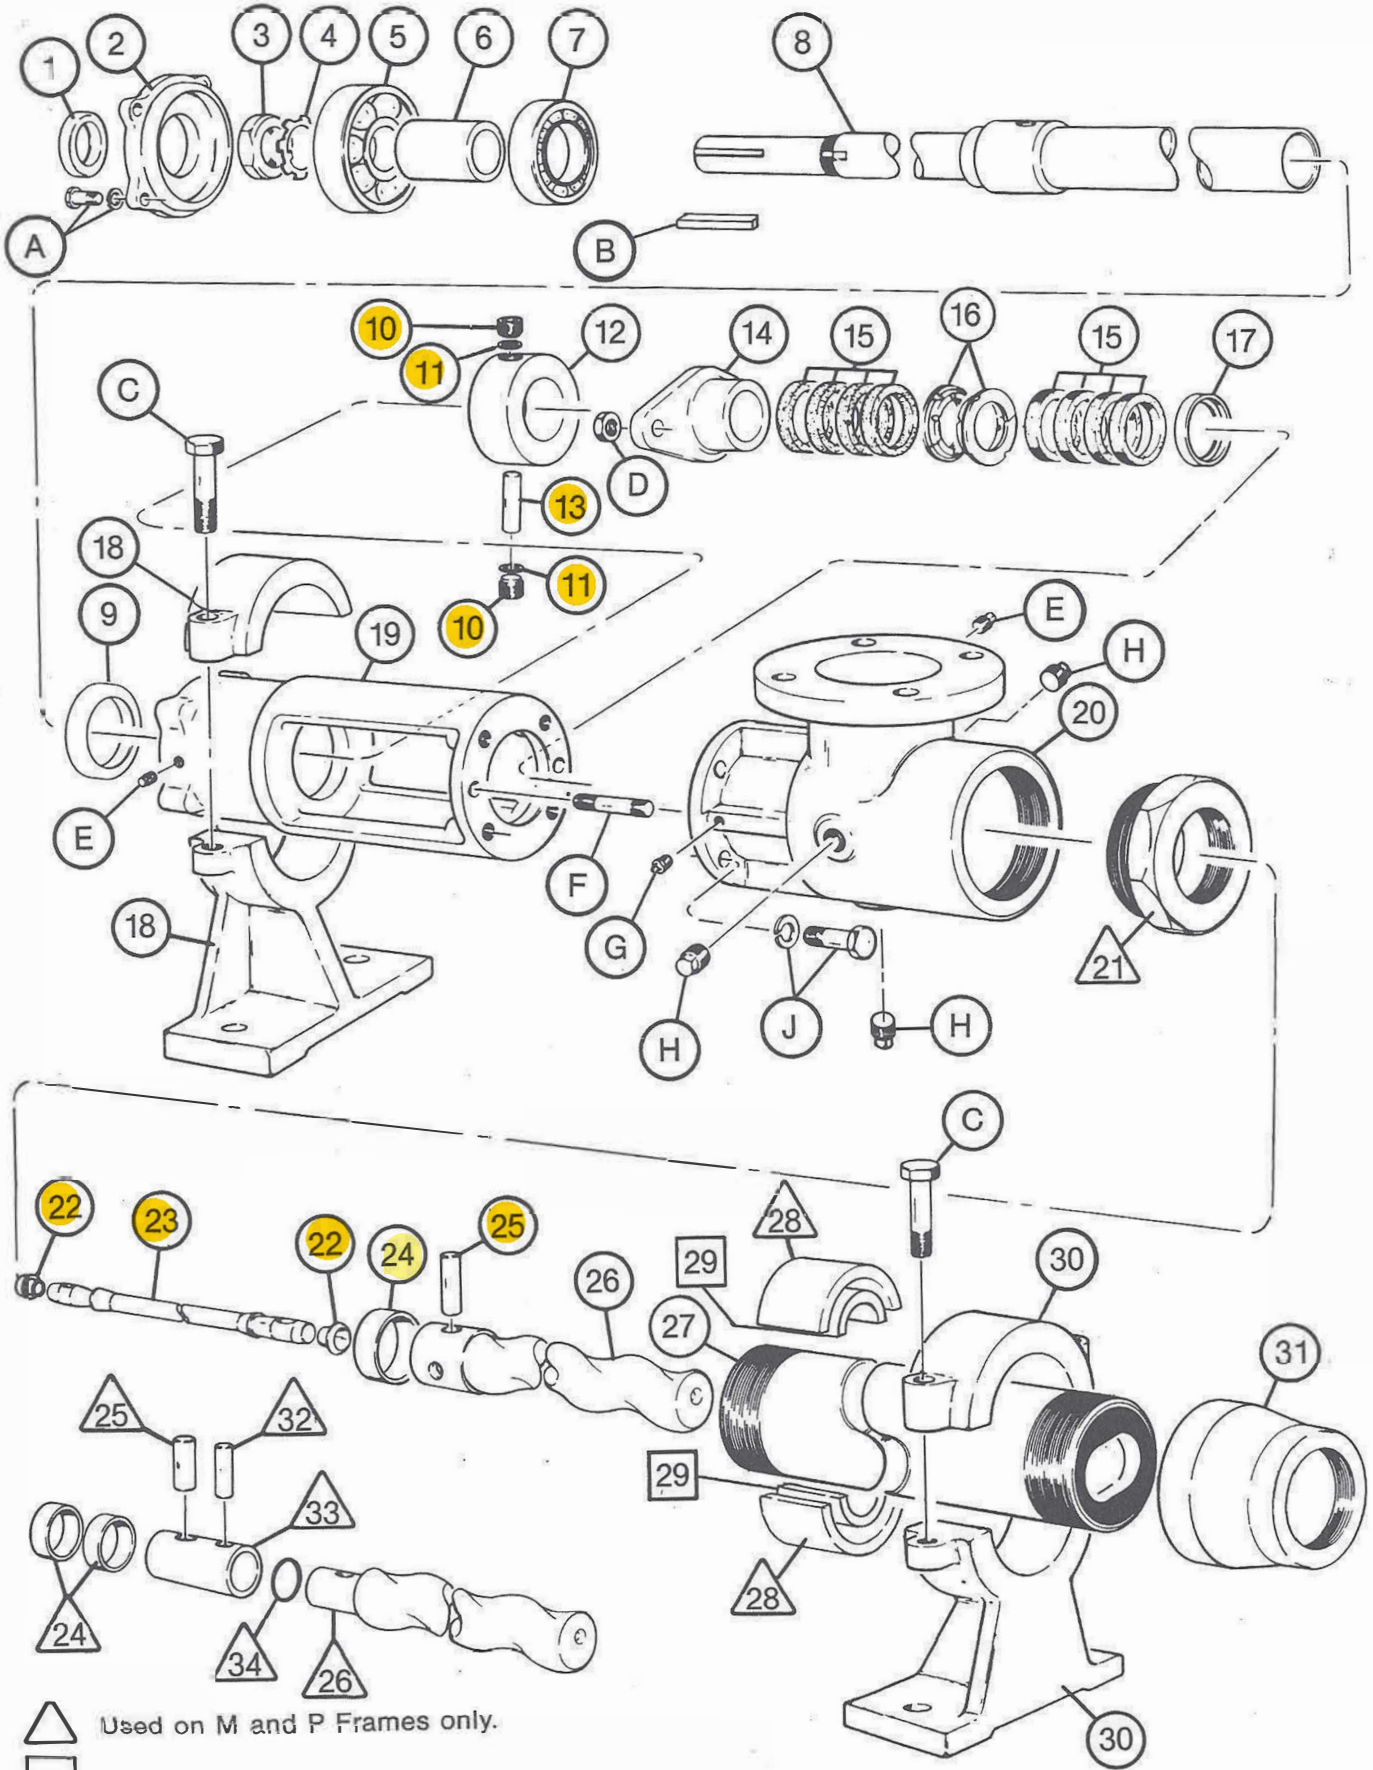

N.D.S. Drilling Supply
 26041 Newton Circle
 Etiko, MN 55020
 Phone # 800-637-1940
 Fax # 952-461-3403

Select Type Designation column in Parts List according to Type No. on nameplate. Refer to Frame No. to select proper rotor and stator and other related parts. Order by Part Number in Parts List. Do not order by REF. NO.

△ Used on M and P Frames only.

□ Used on 3P3 Frame only.