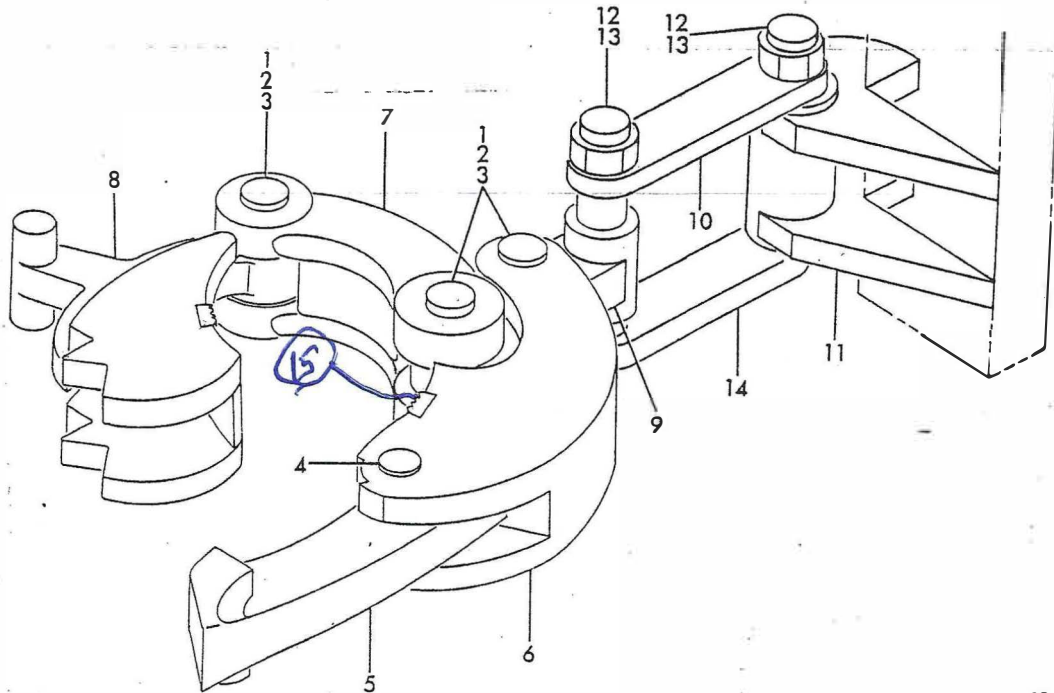

BREAKOUT WRENCH

19-00-001

ITEM NO	PART NUMBER	R P C	DESCRIPTION	Q T Y	USAGE
	196690		WRENCH,BREAKOUT (3-1/2" TO 4-1/8" TOOL JOINTS)	RF	
	192155		WRENCH,BREAKOUT (3-1/4" TOOL JOINTS AND UNDER)	RF	
1	123879		COTTER PIN	4	
2	121112		WASHER	4	
3	101462		PIN,WRENCH HINGE	4	
4	123888		SPRING,COMPRESSION	1	
5	103789		LATCH,HOOK	1	
6	117101		JAW, LONG	1	
7	107410		LINK	1	
8	109163		LATCH,RATCHET (USED ON 196690)	1	
8	108493		LATCH,RATCHET (USED ON 192155)	1	
9	159445		ARM	2	
10	187305		LINK	1	
11	159443		BRACKET,MOUNTING	2	
12	136609		PIN,PIVOT	4	
13	119486		NUT,FLEXLOX	4	
14	107801		FITTING,GREASE	2	
				1	