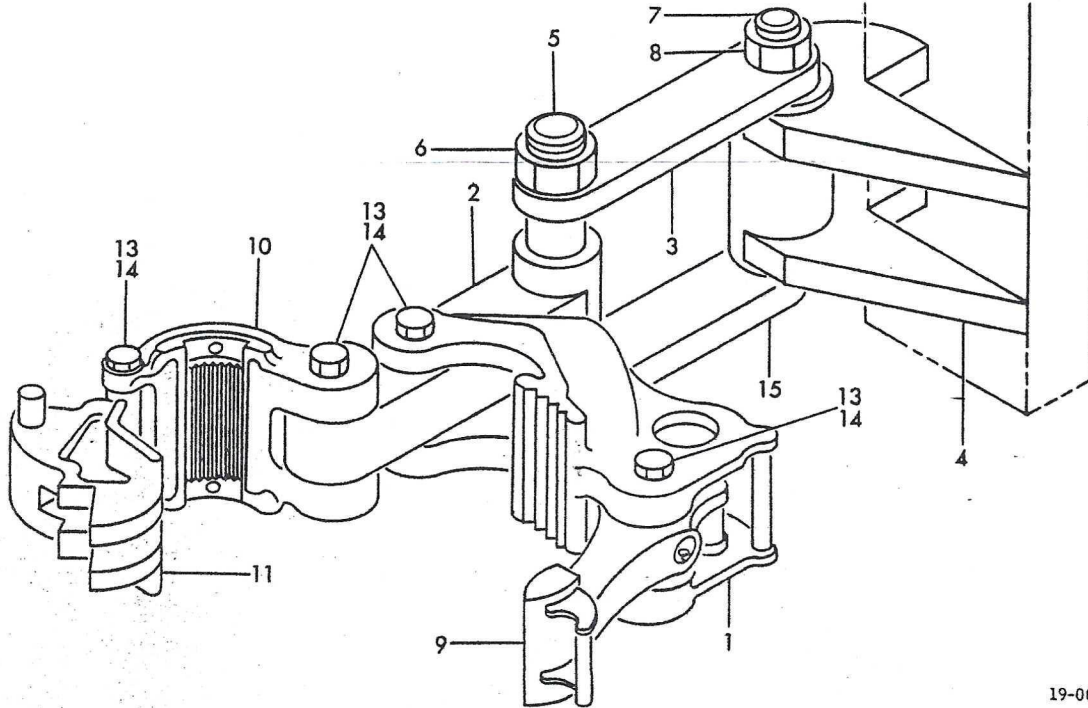

PORTABLE RIG DIVISION
GARDNER-DENVER ■ MAYHEW

TOOLS AND SUPPLIES
1500
WM40

BREAKOUT WRENCH ASSEMBLY (3-1/2" TO 5-1/4")

19-00-001B

ITEM NO	PART NUMBER	R P C	DESCRIPTION	Q T Y	USAGE
	190074		WRENCH ASSY, BREAKOUT (3 1/2" TO 5 1/4")	RF	
1	136382		JAW	1	
2	178650		LINK WELDMENT,BREAKOUT WRENCH	1	
3	136560		LEVER,BREAKOUT WRENCH	1	
4	136486		BRACKET WELDMENT,MOUNT	1	
5	189296		PIN,PIVOT	1	
6	119489		NUT	1	
7	136609		PIN,PIVOT	1	
8	119486		NUT	2	
9	136383		LATCH ASSY	1	
10	136384		JAW	1	
11	139515		LUG	1	
	136386		LATCH,SPRING	1	
13	136387		PIN,HINGE	4	
14	136388		NUT	4	
15	189295		LEVER,BREAKOUT WRENCH	1	