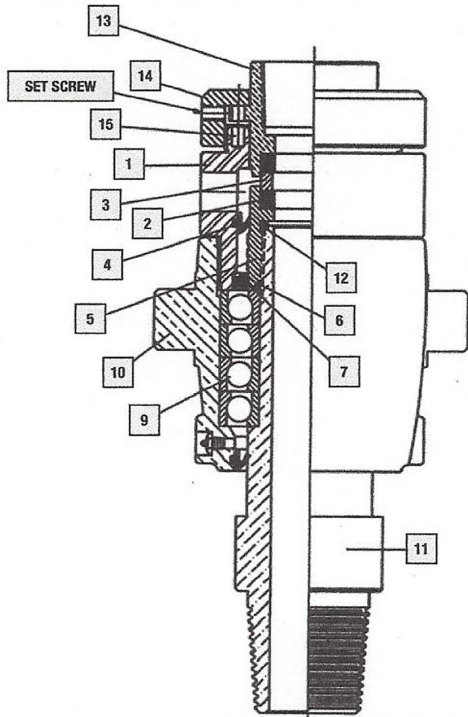

Swivel with Adjustable Packing

[NDS Home Page](#)

20XVA

NDS Drilling Supply, Inc. 26041
 Newton Circle Elko, MN 55020
sales@ndsdrillingsupply.com
 (800) 637-1940
 Fax (952) 461-3403

20XVA Swivel

Item#	Description	Part Number
1	Adjustable Gooseneck	
2	Packing Rings	N20XV09N20TXV04
3	Wear Bushing	N20XV06
4	Housing Seal	N20XV07
5	Spindle Nut	N20XV08
6	Seal Shield	N20XV09
7	Bearing Shield	N20XV10
8	Bearing Retaining Wire	N20XV11
9	Bearing	N20XV12
10	Bearing Housing	N20PXV14ETWS
11	Spindle (3.5 IF, LH Pin)	N20XV16JELHP
12	Spindle Thread Seal	N20XV17
13	Packing Adjusting Gland	N20TXV19
14	Packing Adjusting Nut	N25HPA20
15	Dowell Pin for 20TXV	M074

Swivel with Adjustable Packing

25XVA

25XVA Swivel

Item#	Description	Part Number
1	Adjustable Gooseneck	N20TXV04
2	Packing Rings	N20XV05
3	Wear Bushing	N20XV06
4	Housing Seal	N20XV07
5	Spindle Nut	N20XV08
6	Seal Shield	N20XV09
7	Bearing Shield	N20XV10
8	Bearing Retaining Wire	N20XV11
9	Bearing	N20XV12
10	Bearing Housing	N20PXV14ETWS
11	Spindle (3.5 IF, LH Pin)	N20XV16JELHP
12	Spindle Thread Seal	N20XV17
13	Packing Adjusting Gland	N20TXV19
14	Packing Adjusting Nut	N25HPA20
15	Dowell Pin for 20TXV	M074