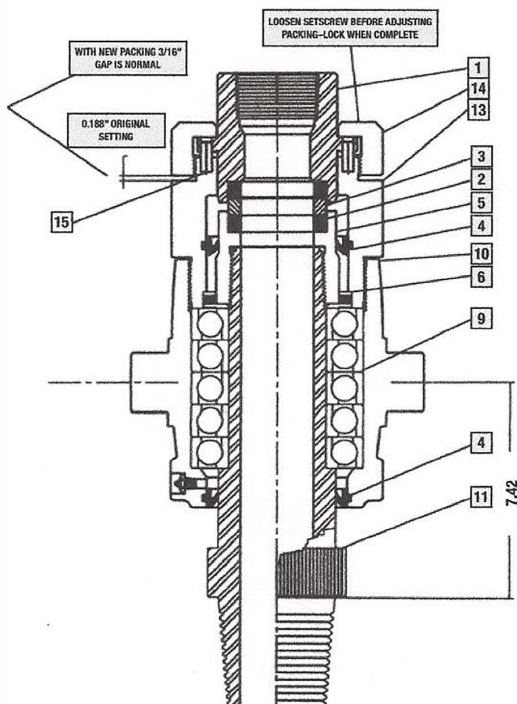

Swivel with Adjustable Packing

[NDS Home Page](#)

20XVA

NDS Drilling Supply, Inc. 26041
 Newton Circle Elko, MN 55020
sales@ndsdrillingsupply.com
 (800) 637-1940
 Fax (952) 461-3403

20XVA Swivel

Item#	Description	Part Number
1	Adjustable Gooseneck	
2	Packing Rings	N20XV09N20TXV04
3	Wear Bushing	N20XV06
4	Housing Seal	N20XV07
5	Spindle Nut	N20XV08
6	Seal Shield	N20XV09
7	Bearing Shield	N20XV10
8	Bearing Retaining Wire	N20XV11
9	Bearing	N20XV12
10	Bearing Housing	N20PXV14ETWS
11	Spindle (3.5 IF, LH Pin)	N20XV16JELHP
12	Spindle Thread Seal	N20XV17
13	Packing Adjusting Gland	N20TXV19
14	Packing Adjusting Nut	N25HPA20
15	Dowell Pin for 20TXV	M074

Swivel with Adjustable Packing

25XVA

25XVA Swivel

Item#	Description	Part Number
1	Adjustable Gooseneck	N20TXV04
2	Packing Rings	N20XV05
3	Wear Bushing	N20XV06
4	Housing Seal	N20XV07
5	Spindle Nut	N20XV08
6	Seal Shield	N20XV09
7	Bearing Shield	N20XV10
8	Bearing Retaining Wire	N20XV11
9	Bearing	N20XV12
10	Bearing Housing	N20PXV14ETWS
11	Spindle (3.5 IF, LH Pin)	N20XV16JELHP
12	Spindle Thread Seal	N20XV17
13	Packing Adjusting Gland	N20TXV19
14	Packing Adjusting Nut	N25HPA20
15	Dowell Pin for 20TXV	M074