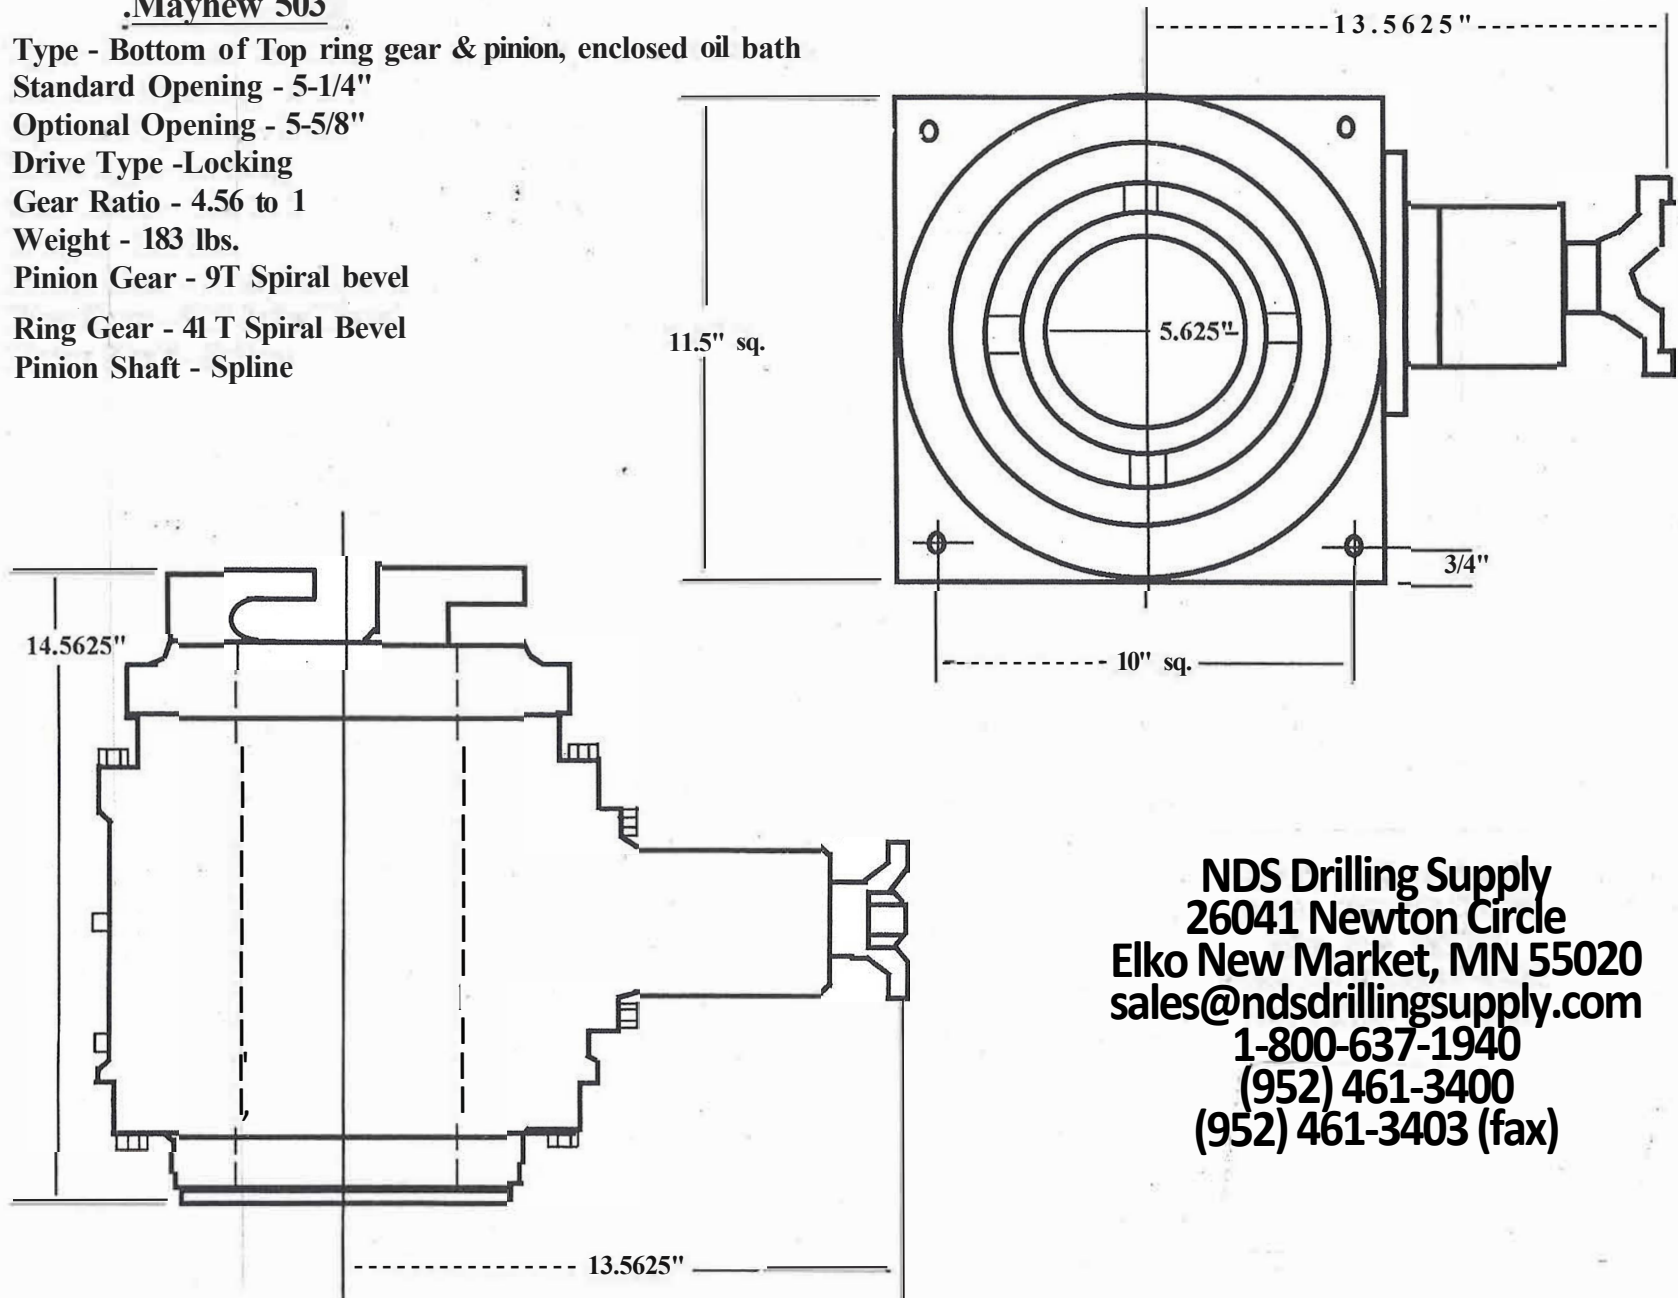

NDS Home Page Hyperlink

Mayhew 503

Type - Bottom of Top ring gear & pinion, enclosed oil bath

Standard Opening - 5-1/4"

Optional Opening - 5-5/8"

Drive Type -Locking

Gear Ratio - 4.56 to 1

Weight - 183 lbs.

Pinion Gear - 9T Spiral bevel

Ring Gear - 41 T Spiral Bevel

Pinion Shaft - Spline

NDS Drilling Supply
26041 Newton Circle
Elko New Market, MN 55020
sales@ndsdrillingsupply.com
1-800-637-1940
(952) 461-3400
(952) 461-3403 (fax)