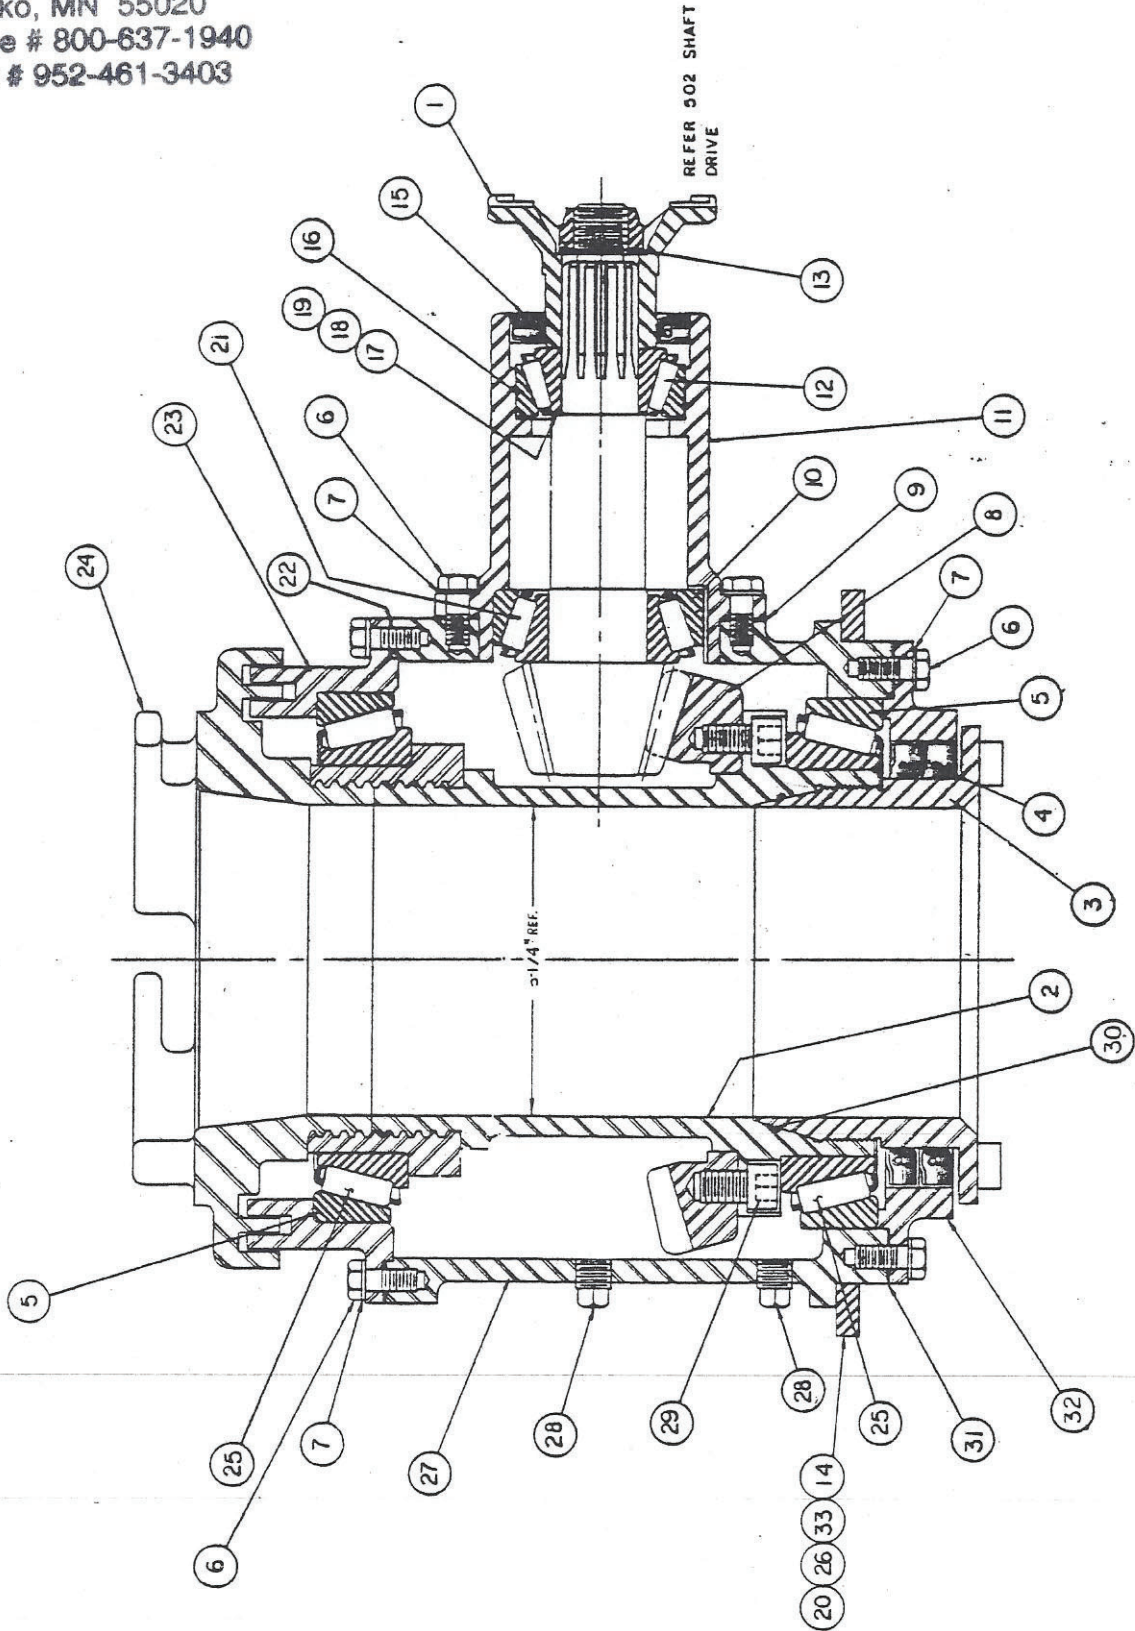

NDS Home Page Hyperlink

Mayhew 503

Type - Bottom of Top ring gear & pinion, enclosed oil bath

Standard Opening - 5-1/4"

Optional Opening - 5-5/8"

Drive Type -Locking

Gear Ratio - 4.56 to 1

Weight - 183 lbs.

N.D.S. Drilling Supply
 26041 Newton Circle
 Elko, MN 55020
 Phone # 800-637-1940
 Fax # 952-461-3403

GARDNER-DENVER CO
 DALLAS, TEXAS USA

TITLE
 RETRACTING ROTARY TABLE ASSEMBLY

SHEET
 1 OF 1

PUBLICATION NO.

194684

ITEM	QTY	PART NO.	DESCRIPTION
1	1	194680	YOKE
2	1	112051	ROTARY TABLE SLEEVE
3	1	110416	BOTTOM ROTARY NUT
4	2	106741	OIL SEAL
5	2	106306	CUP BEARING
6	32	105267	CAPSCREW
7	32	121071	LOCKWASHER
8	1	5825798.	RING & PINION GEAR
9	1	102618	GASKET
10	1	106313	CUP BEARING
11	1	110418	PINION HOUSING CARRIER
12	1	106224	CONE BEARING
13	1	100819	WASHER
14	4	105156	CAPSCREW
15	1	106665	OIL SEAL
16	1	106309	CUP BEARING
17	1	121146	SHIM
18	1	123840	SHIM
19	1	123838	SHIM
20	4	121072	LOCKWASHER
21	1	106226	CONE BEARING
22	1	102617	GASKET
23	1	107143	ROTARY TABLE COVER
24	1	164397	TOP ROTARY NUT
25	2	106220	CONE BEARING
26	4	120292	NUT
27	1	143885	ROTARY RETRACTING CASE
28	2	122838	PIPE PLUG
29	12	123409	CAPSCREW
30	1	108513	O-RING
31	1	102619	HASKET
32	1	107144	SEAL RETAINER
33	2	155701	RETRACT ROTARY PLATE

N.D.S. Drilling Supply
 26041 Newton Circle
 Elko, MN 55020
 Phone # 800-637-1940
 Fax # 952-461-3403

GARDNER-DENVER CO
 DALLAS, TEXAS USA

TITLE MODEL 500	
RETRACTING ROTARY TABLE ASSEMBLY	
SHEET 1 OF 1	PUBLICATION NO. 194684