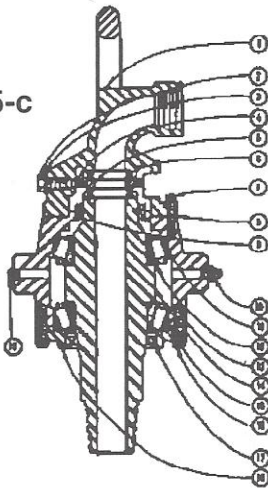

# SWIVELS

Midway/Little Giant Water Swivel

2" Gardner Denver Single Ring Packing

G. E. Failing Model S-1275-c Swivel

**4.5-SI Side Inlet Swivel**

**20XVA Swivel WITH ADJUSTABLE PACKING**

**2-KM, 10-KM & 15-KM Swivels**

**10-XV, 15-XV, 20-XV, 30-XV Swivels**