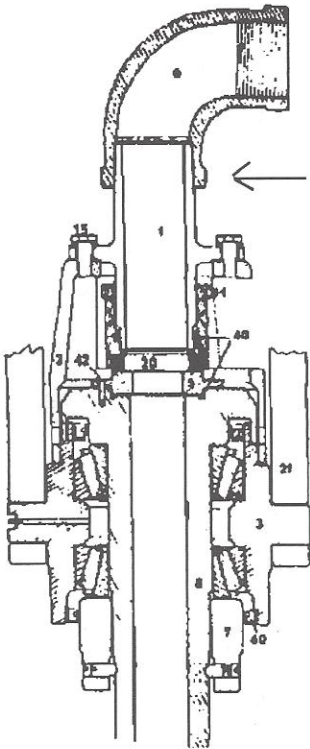

# SWIVELS

Midway/Little Giant Water Swivel

2" Gardner Denver Single Ring Packing

G. E. Failing Model S-1275-c Swivel

**4.5-SI Side Inlet Swivel**

**20XVA Swivel WITH ADJUSTABLE PACKING**

**2-KM, 10-KM & 15-KM Swivels**

**10-XV, 15-XV, 20-XV, 30-XV Swivels**