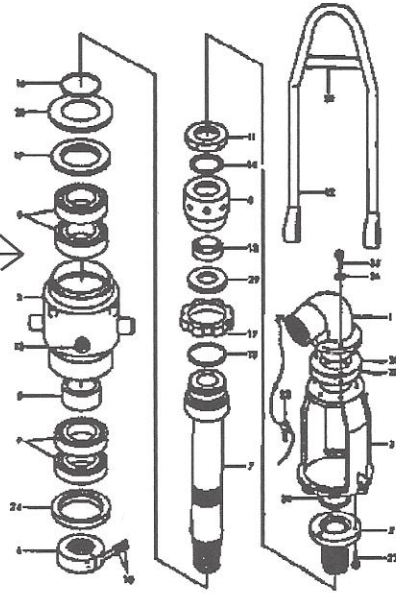

# SWIVELS

Midway/Little Giant Water Swivel

2" Gardner Denver Single Ring Packing

G. E. Failing Model S-1275-c Swivel

**4.5-SI Side Inlet Swivel**

**20XVA Swivel WITH ADJUSTABLE PACKING**

**2-KM, 10-KM & 15-KM Swivels**

**10-XV, 15-XV, 20-XV, 30-XV Swivels**