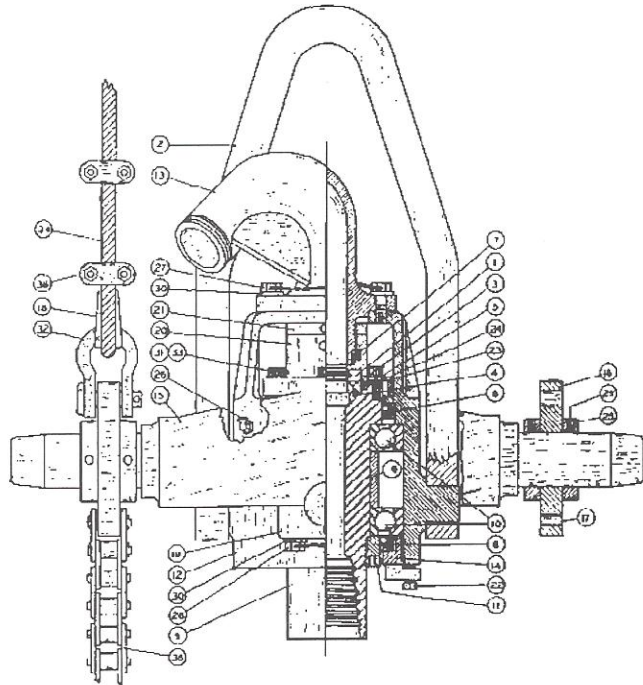

# SWIVELS

Midway/Little Giant Water Swivel

2" Gardner Denver Single Ring Packing

G. E. Failing Model S-1275-c Swivel

# SPEED STAR

*We specialize in overhaul and repair of water swivels. Give us a call! N.D.S. will help you solve your swivel problems.*

**KING OIL TOOLS, INC.**

Water Well Swivels ♦ Side Inlet Swivels

**1-J & 2-J Swivels**

**4.5-SI Side Inlet Swivel**

**20XVA Swivel WITH ADJUSTABLE PACKING**

**2-KM, 10-KM & 15-KM Swivels**

**10-XV, 15-XV, 20-XV, 30-XV Swivels**