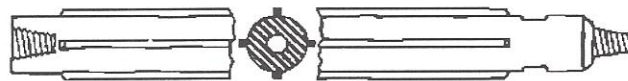

SUBS, STABILIZERS & DRILL ROD

(IN STOCK)

SMOOTH ROTARY STABILIZER

STRAIGHT RIBBED STABILIZER

SMOOTH FLOW THROUGH STABILIZER

SPIRAL / STRAIGHT RIBBED STABILIZER

FLUSH OD DRILL PIPE

Elevator Shouldered Drill Pipe Upset Tubing