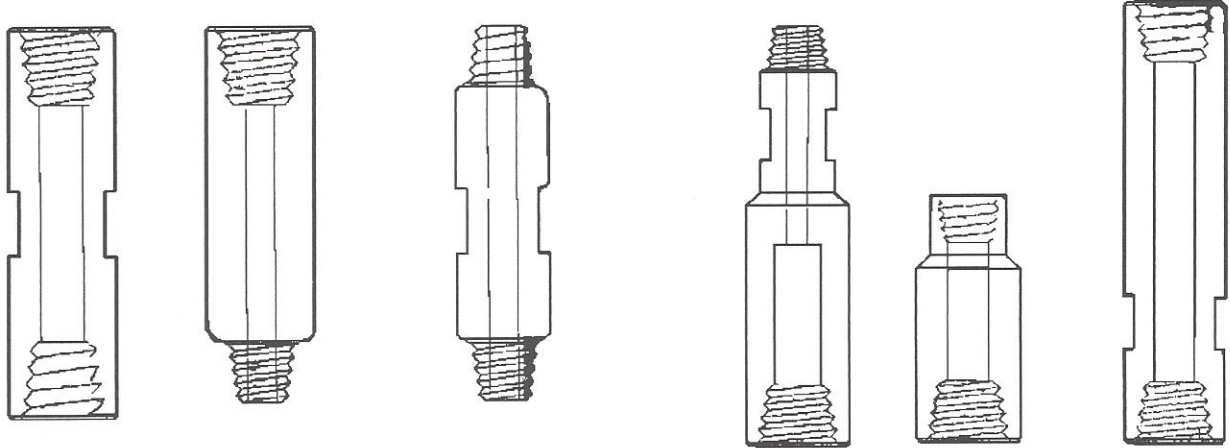

SUBS, STABILIZERS & DRILL ROD

(IN STOCK)

SMOOTH ROTARY STABILIZER

STRAIGHT RIBBED STABILIZER

SMOOTH FLOW THROUGH STABILIZER

SPIRAL / STRAIGHT RIBBED STABILIZER

FLUSH OD DRILL PIPE

Elevator Shouldered Drill Pipe Upset Tubing