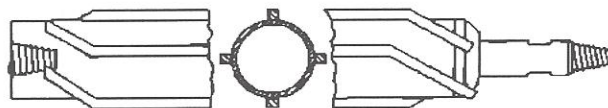

SUBS, STABILIZERS & DRILL ROD

(IN STOCK)

SMOOTH ROTARY STABILIZER

STRAIGHT RIBBED STABILIZER

SMOOTH FLOW THROUGH STABILIZER

SPIRAL / STRAIGHT RIBBED STABILIZER

FLUSH OD DRILL PIPE

Elevator Shouldered Drill Pipe Upset Tubing