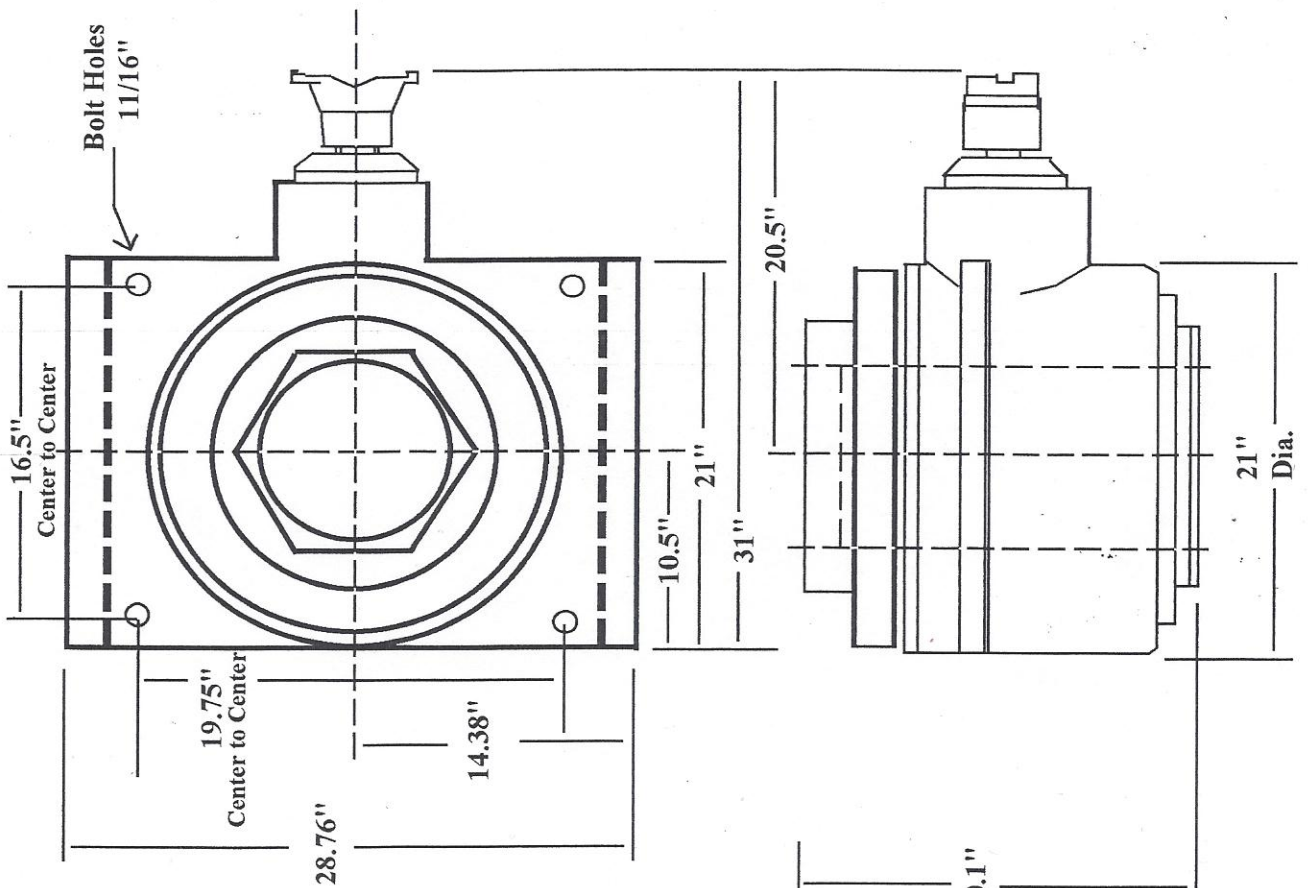

## Rotary Table Specifications

### Mayhew RT-10 (191151)

Type - Bottom ring gear & pinion, enclosed oil bath  
 Standard Opening - 10.1" (254 mm)  
 Retracted Opening (standard) - 16" (406 mm)  
 Drive Type - Hexagonal      Gear Ratio - 4.72 to 1  
 Max table speed - 300 RPM  
 Load capacity @ 100RPM - 20 tons  
 Weight (with master bushing) - 891 lbs.  
 Weight (less master bushing) - 841 lbs.  
 Pinion Gear - 11T Spiral Bevel      Ring Gear - 52T Spiral Bevel  
 Pinion Shaft Dia. - 2-1/4" S.A.E. 1-1/2" Taper per ft.