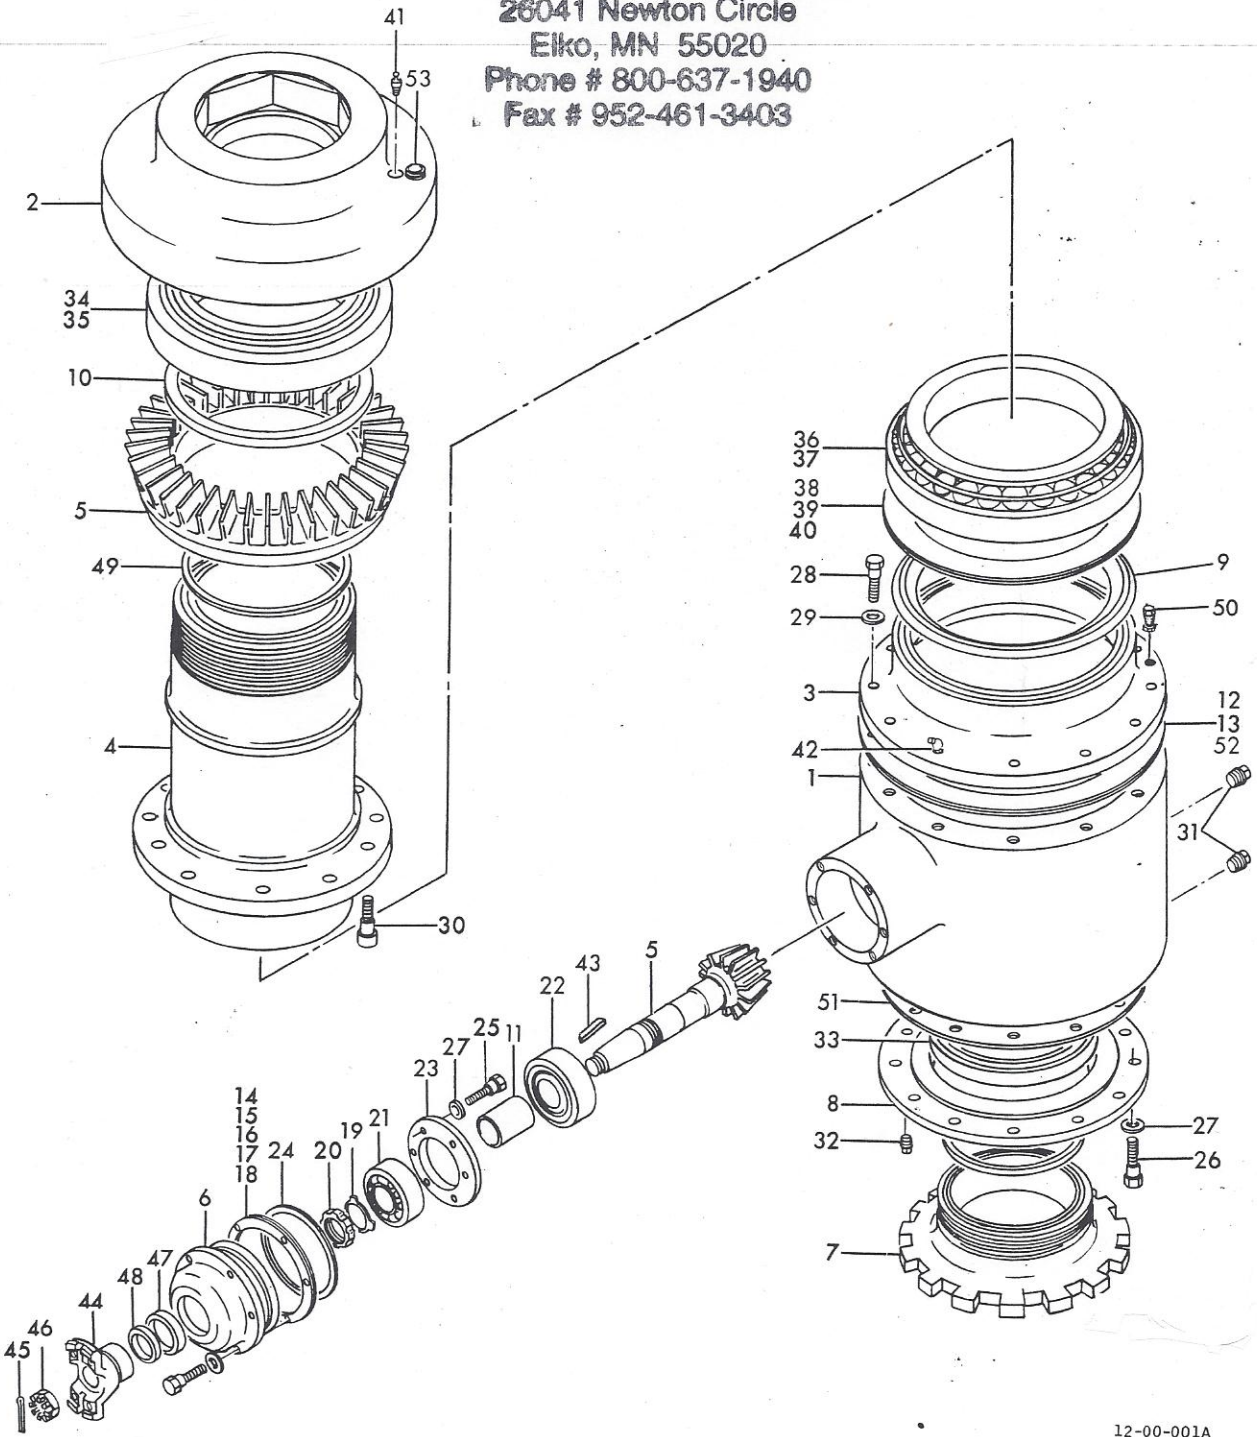

PORTABLE RIG DIVISION
GARDNER-DENVER ■ MAYHEW

CRAWLER/
CARRIER/ROTARY
1000
1500
WM40 1400

ROTARY TABLE ASSEMBLY (10")

N.D.S. Drilling Supply
26041 Newton Circle
Elko, MN 55020
Phone # 800-637-1940
Fax # 952-461-3403

12-00-001A

N.D.S. Drilling Supply
26041 Newton Circle
Elko, MN 55020
Phone # 800-637-1940
Fax # 952-461-3403

PORTABLE RIG DIVISION
GARDNER-DENVER ■ MAYHEW

CRAWLER/
CARRIER/ROTARY
1000
1500
WM40 1400

ROTARY TABLE ASSEMBLY (10")

ITEM NO	PART NUMBER	R P C	DESCRIPTION	QTY	USAGE
	191151		TABLE ASSY,ROTARY (10")	RF	
1	171267		CASE (10" ROTARY TABLE)	1	
2	188791		NUT,TOP	1	
3	171270		CARRIER,TOP BEARING	1	
4	171268		SLEEVE	1	
5	170941		GEAR SET,RING AND PINION	1	
6	127426		HOUSING,PINION	1	
7	171271		NUT,BOTTOM	1	
8	171276		RETAINER,LOWER SEAL	1	
9	171275		SEAL	1	
10	171277		SPACER,BEARING	1	
11	171278		SPACER,PINION BRG TUBE	1	
12	184637		SHIM,HOUSING TOP SHEET	1	
13	184638		SHIM,HOUSING TOP	1	
14	136076		SHIM,PINION HOUSING	1	
15	184639		SHIM,PINION HOUSING	2	
16	184640		SHIM,PINION HOUSING	1	
17	184641		SHIM,PINION HOUSING	1	
18	184642		SHIM,PINION HOUSING	2	
19	107937		LOCKWASHER,BEARING	1	
20	107910		LOCKNUT,BEARING	1	
21	136235		BEARING	1	
22	127687		BEARING	1	
23	127429		RETAINER,PINION BRG	1	
24	136236		O-RING,PINION HOUSING	1	
25	105144		CAPSCREW	12	
26	105143		CAPSCREW	12	
27	121071		LOCKWASHER	24	
28	105166		CAPSCREW	12	
29	121073		LOCKWASHER	12	
30	120585		CAPSCREW	12	
31	122286		PLUG,PIPE	2	
32	122837		PLUG,PIPE	1	
33	171281		SEAL,OIL	1	
34	171282		CUB,BEARING	1	
35	171283		CONE,BEARING	1	
36	171284		CUB,BEARING	1	
37	171285		CONE,BEARING	1	
38	184643		SHIM,LOWER BEARING	1	
39	184644		SHIM,LOWER BEARING	1	
40	184645		SHIM,LOWER BEARING	2	
41	107801		FITTING,GREASE	1	
42	107807		FITTING,GREASE	1	
43	136093		KEY	1	
44	125616		YOKE	1	
45	122135		COTTER PIN	1	
46	137648		NUT	1	
47	106696		SEAL,OIL	1