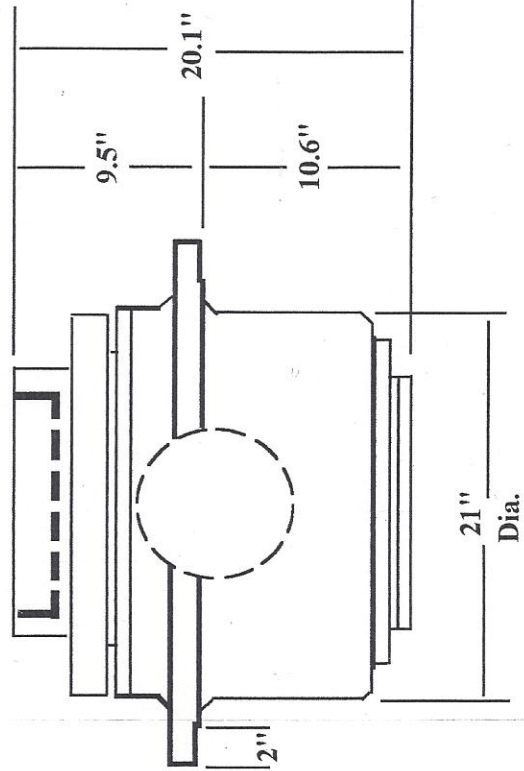

## Rotary Table Specifications

### Mayhew RT-10 (191151)

Type - Bottom ring gear & pinion, enclosed oil bath  
 Standard Opening - 10.1" (254 mm)  
 Retracted Opening (standard) - 16" (406 mm)  
 Drive Type - Hexagonal      Gear Ratio - 4.72 to 1  
 Max table speed - 300 RPM  
 Load capacity @ 100RPM - 20 tons  
 Weight (with master bushing) - 891 lbs.  
 Weight (less master bushing) - 841 lbs.  
 Pinion Gear - 11T Spiral Bevel      Ring Gear - 52T Spiral Bevel  
 Pinion Shaft Dia. - 2-1/4" S.A.E. 1-1/2" Taper per ft.