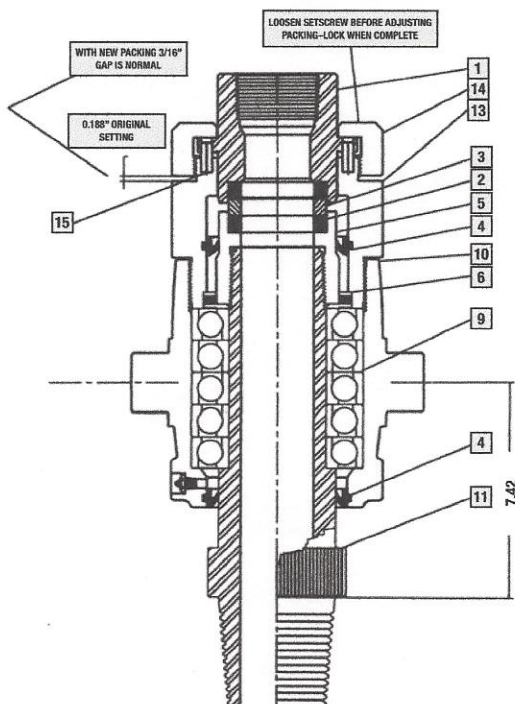

# Swivel with Adjustable Packing

25XVA

25XVA Swivel

| Item # | Description              | Part Number  |
|--------|--------------------------|--------------|
| 1      | Adjustable Gooseneck     | N20TXV04     |
| 2      | Packing Rings            | N20XV05      |
| 3      | Wear Bushing             | N20XV06      |
| 4      | Housing Seal             | N20XV07      |
| 5      | Spindle Nut              | N20XV08      |
| 6      | Seal Shield              | N20XV09      |
| 7      | Bearing Shield           | N20XV10      |
| 8      | Bearing Retaining Wire   | N20XV11      |
| 9      | Bearing                  | N20XV12      |
| 10     | Bearing Housing          | N20PXV14ETWS |
| 11     | Spindle (3.5 IF, LH Pin) | N20XV16JELHP |
| 12     | Spindle Thread Seal      | N20XV17      |
| 13     | Packing Adjusting Gland  | N20TXV19     |
| 14     | Packing Adjusting Nut    | N25HPA20     |
| 15     | Dowell Pin for 20TXV     | M074         |