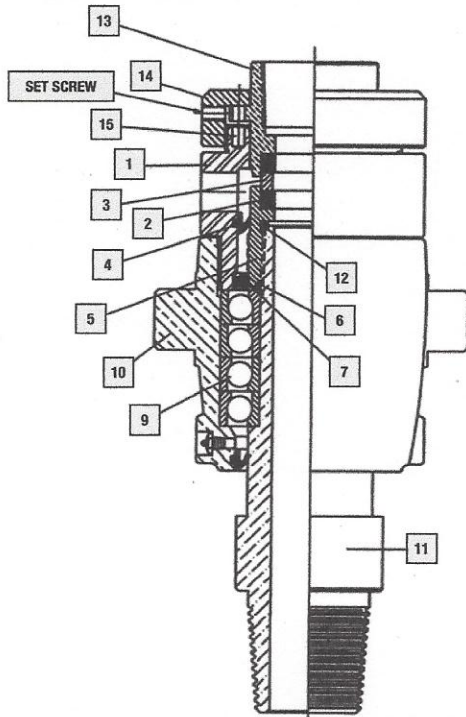

Swivel with Adjustable Packing

20XVA

N.D.S. Drilling Supply
26041 Newton Circle
Elko, MN 55020
Phone # 800-637-1940
Fax # 952-461-3403

20XVA Swivel

Item #	Description	Part Number
1	Adjustable Gooseneck	N20TXV04
2	Packing Rings	N20XV05
3	Wear Bushing	N20XV06
4	Housing Seal	N20XV07
5	Spindle Nut	N20XV08
6	Seal Shield	N20XV09
7	Bearing Shield	N20XV10
8	Bearing Retaining Wire	N20XV11
9	Bearing	N20XV12
10	Bearing Housing	N20PXV14ETWS
11	Spindle (3.5 IF, LH Pin)	N20XV16JELHP
12	Spindle Thread Seal	N20XV17
13	Packing Adjusting Gland	N20TXV19
14	Packing Adjusting Nut	N25HPA20
15	Dowell Pin for 20TXV	M074

Swivel with Adjustable Packing

25XVA